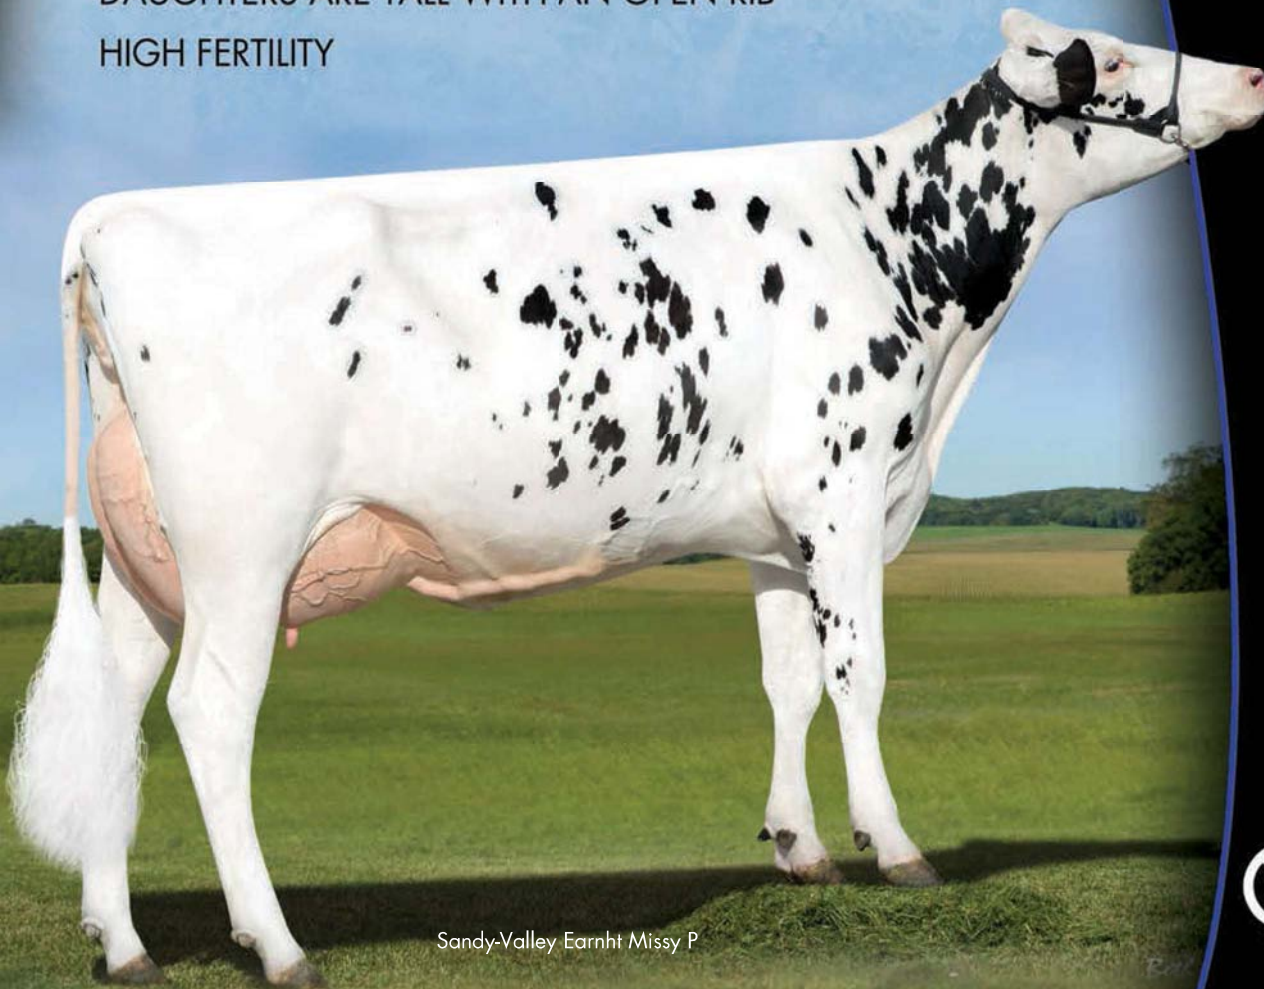

Balanced Sire

Palla Earnhardt P 24437-Grade

Welcome Earnhart Phillie PP

EARNHARDT P

7HO11464 Da-So-Burn MOM Earnhardt P *TR*PO*TV*TL*TY*TD
MAN-O-MAN X LAWN BOY P-RED X SEPTEMBER STORM

HIGH MILK PRODUCTION WITH POSITIVE
PROTEIN %

EASY CALVING

DAUGHTERS ARE TALL WITH AN OPEN RIB

HIGH FERTILITY

Sandy-Valley Earnht Missy P

Predstavnik kompanija World Wide Sires i Allflex za Srbiju
ŽICA BR.53, 36221 ŽICA, KRALJEVO, SRBIJA
Email: wwsires.serbia@gmail.com • greenlab.serbia@gmail.com
Web: www.greenlab-serbia.com