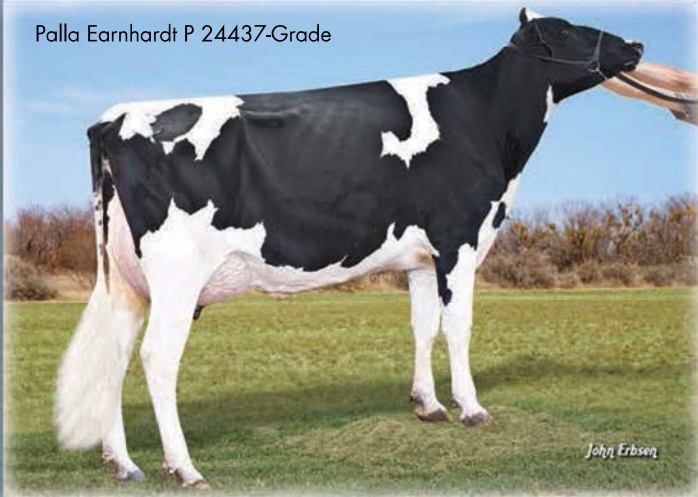

Balanced Sire

Palla Earnhardt P 24437-Grade

Welcome Earnhart Phillie PP

EARNHARDT P

7HO11464 Da-So-Burn MOM Earnhardt P *TR*PO*TV*TL*TY*TD
MAN-O-MAN X LAWN BOY P-RED X SEPTEMBER STORM

HIGH MILK PRODUCTION WITH POSITIVE
PROTEIN %

EASY CALVING

DAUGHTERS ARE TALL WITH AN OPEN RIB

HIGH FERTILITY

Sandy-Valley Earnht Missy P

Predstavnik kompanija World Wide Sires i Allflex za Srbiju
ŽICA BR.53, 36221 ŽICA, KRALJEVO, SRBIJA
Email: wwsires.serbia@gmail.com • greenlab.serbia@gmail.com
Web: www.greenlab-serbia.com